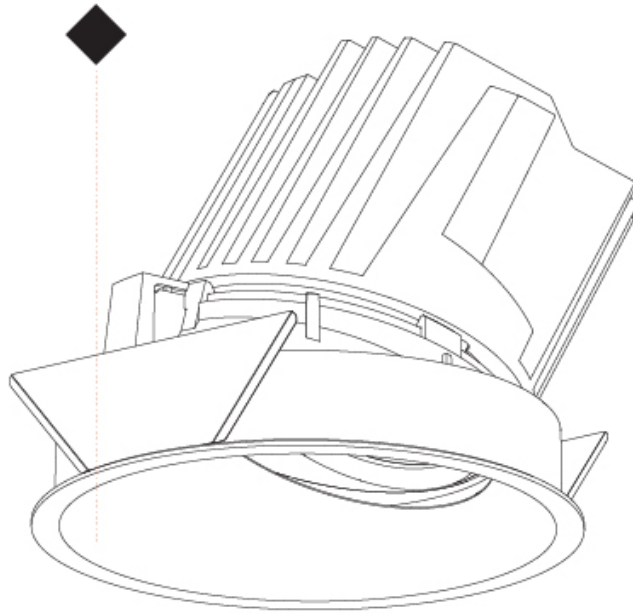

A

BIONIQ ROUND WALLWASH RECESSED

A35344-

PROJECT

TYPE

SPECIFIER

QUANTITY

DATE